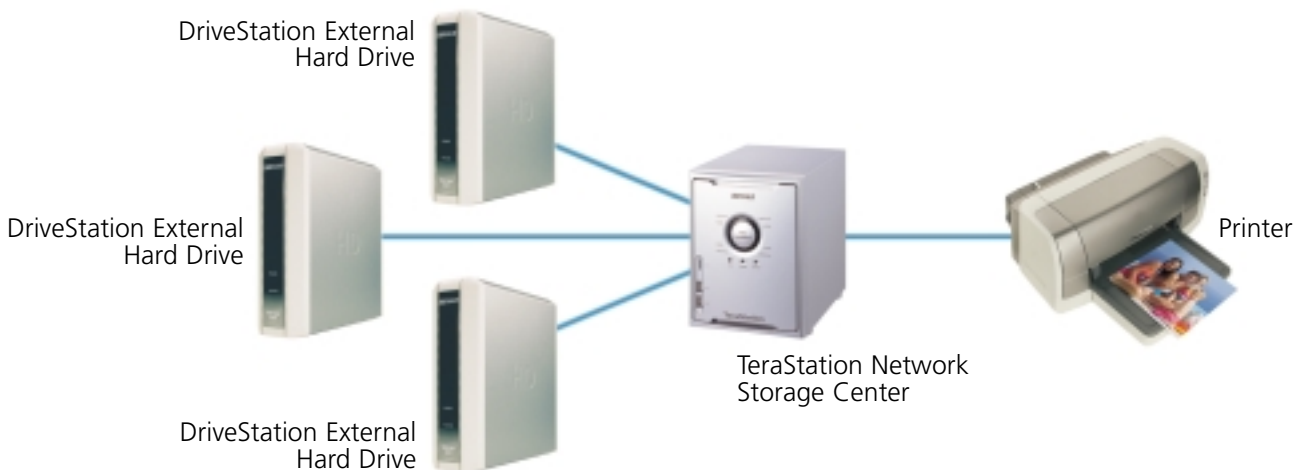

TeraStation as a File & Print Server with Expanded Storage via USB Drives